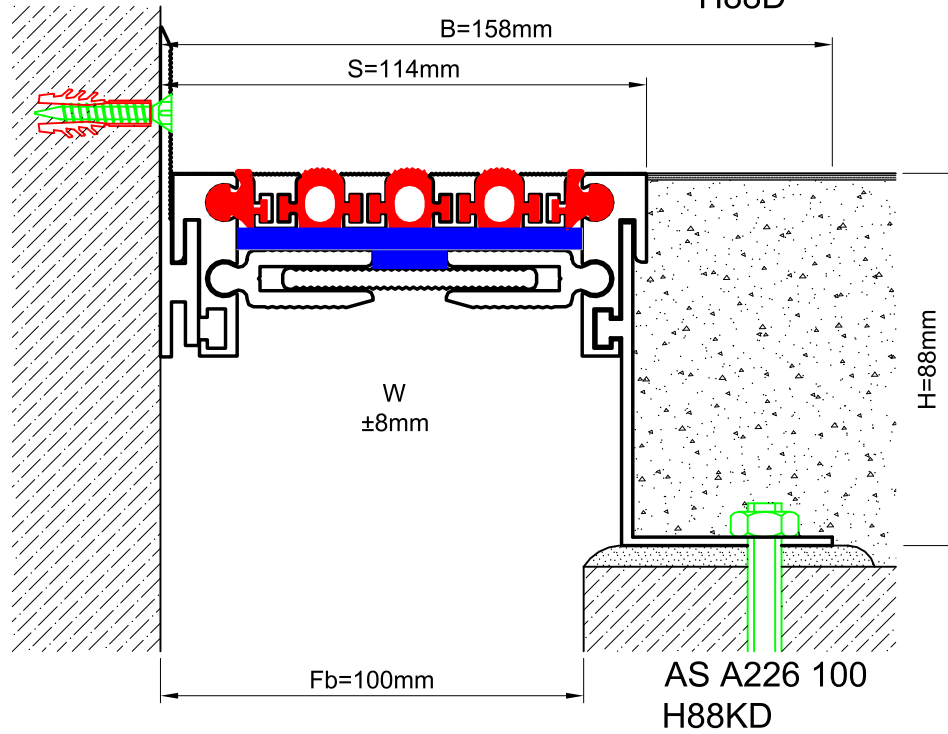

AS A226 flush mounted profiles can easily be applied to all types of floors and load bearing capacities are designed for heavy vehicles, cars or pedestrians depending on the gap inquired. Adjustable interlocking profile and gasket configuration makes it available for very large openings and enables to meet displacements in 3 directions. If inquired, AS A226 can be applied with wall type AS A126 and this dual application brings in a decorative aspect. Profiles are delivered factory-assembled.

FLOOR

* Visuals are representative and the profile configuration may differ depending on the characteristics requested.

GASKET COLORS: BLACK (highlighted), GREY, BEIGE, Custom Colors available.

LOCATION	MODEL	GAP (Fb) mm	HEIGHT (H) MM	OVERALL WIDTH (B) mm	VISIBLE WIDTH (S) mm	MOVEMENT (W) mm	LOAD CAPACITY	STANDARD LENGTH (mt)
Floor to Floor	AS A226-035	35	43 / 58 / 68 / 88	135	48	± 2	70 kN 300 kN	3
	AS A226-050	50	43 / 58 / 68 / 88	158	70	± 4	35 kN 120 kN	3
	AS A226-080	80	43 / 58 / 68 / 88	180	92	± 6	25 kN 60 kN	3
	AS A226-100	100	43 / 58 / 68 / 88	200	112	± 8		3
	AS A226-120	120	43 / 58 / 68 / 88	220	133	± 10		3
	AS A226-140	140	43 / 58 / 68 / 88	240	153	± 12		3
	AS A226-160	160	43 / 58 / 68 / 88	268	180	± 14		3
	AS A226-180	180	43 / 58 / 68 / 88	280	193	± 16		3
	AS A226-200	200	43 / 58 / 68 / 88	305	218	± 18		3

Note: Please ask for different sizes

Profil No Profile Number	AS A226 100	AS A226 100K
Fb (mm)	100	100
H (mm) yaklaşık approx.	88	88
W± (mm) yaklaşık approx.	±8	±8
Renk Color	Alüminyum: Natürel, Fitiller: Siyah, gri, diğer Aluminum: Natural, Inserts: Black, grey, others	
Malzeme Material	Alüminyum, TPE Termoplastik Elastomer Aluminum, TPE Thermoplastic Elastomer	
Standart Uzunluk Standard Length	3	
Yükleme Kapasitesi Load-Bearing Capacity	