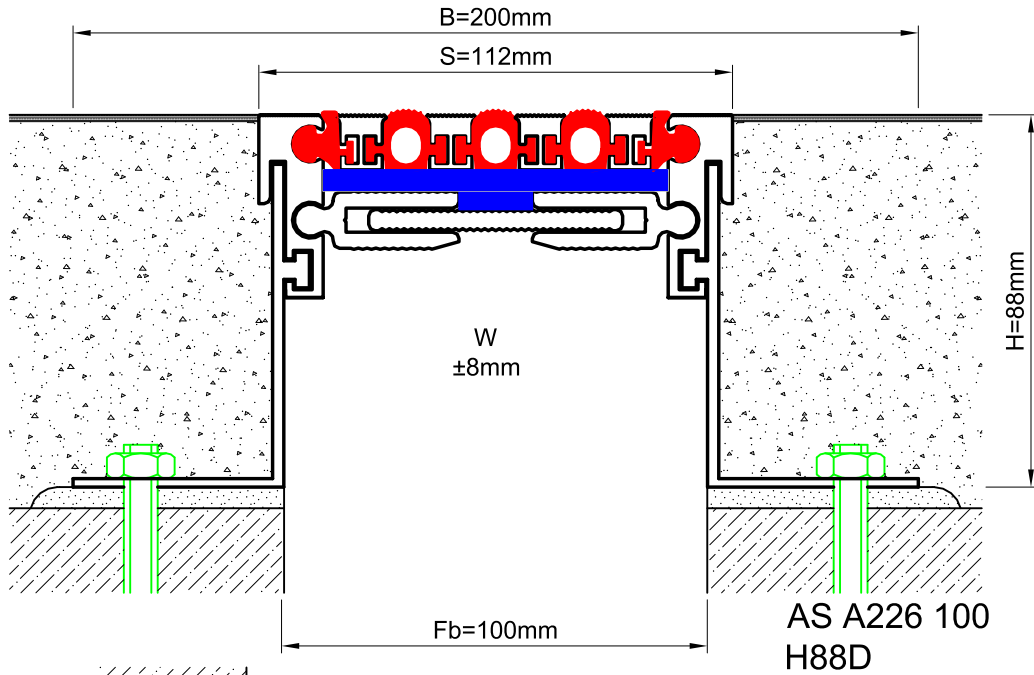

AS A226 flush mounted profiles can easily be applied to all types of floors and load bearing capacities are designed for heavy vehicles, cars or pedestrians depending on the gap inquired. Adjustable interlocking profile and gasket configuration makes it available for very large openings and enables to meet displacements in 3 directions. If inquired, AS A226 can be applied with wall type AS A126 and this dual application brings in a decorative aspect. Profiles are delivered factory-assembled.

FLOOR

* Visuals are representative and the profile configuration may differ depending on the characteristics requested.

GASKET COLORS: BLACK (highlighted), GREY, BEIGE, Custom Colors available.

LOCATION	MODEL	GAP (Fb) mm	HEIGHT (H) MM	OVERALL WIDTH (B) mm	VISIBLE WIDTH (S) mm	MOVEMENT (W) mm	LOAD CAPACITY	STANDARD LENGTH (mt)
Floor to Floor	AS A226-035	35	43 / 58 / 68 / 88	135	48	± 2	70 kN 300 kN	3
	AS A226-050	50	43 / 58 / 68 / 88	158	70	± 4	35 kN 120 kN	3
	AS A226-080	80	43 / 58 / 68 / 88	180	92	± 6	25 kN 60 kN	3
	AS A226-100	100	43 / 58 / 68 / 88	200	112	± 8		3
	AS A226-120	120	43 / 58 / 68 / 88	220	133	± 10		3
	AS A226-140	140	43 / 58 / 68 / 88	240	153	± 12		3
	AS A226-160	160	43 / 58 / 68 / 88	268	180	± 14		3
	AS A226-180	180	43 / 58 / 68 / 88	280	193	± 16		3
	AS A226-200	200	43 / 58 / 68 / 88	305	218	± 18		3

Note: Please ask for different sizes

Profil No Profile Number	AS A226 100	AS A226 100K
Fb (mm)	100	100
H (mm) yaklaşık approx.	88	88
W± (mm) yaklaşık approx.	±8	±8
Renk Color	Alüminyum: Natürel, Fitiller: Siyah, gri, diğer Aluminum: Natural, Inserts: Black, grey, others	
Malzeme Material	Alüminyum, TPE Termoplastik Elastomer Aluminum, TPE Thermoplastic Elastomer	
Standart Uzunluk Standard Length	3	
Yükleme Kapasitesi Load-Bearing Capacity	