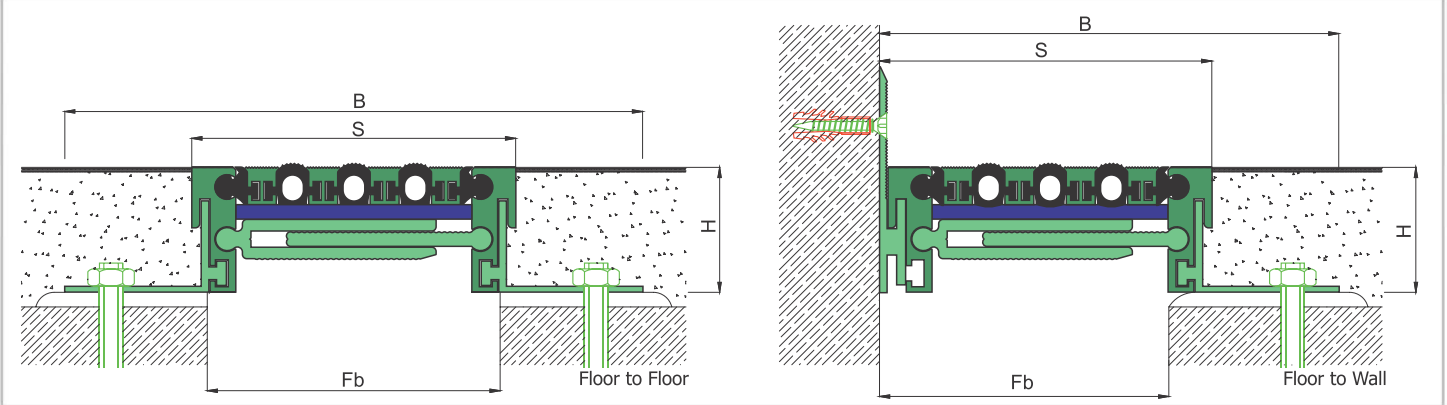

AS A226 flush mounted profiles can easily be applied to all types of floors and load bearing capacities are designed for heavy vehicles, cars or pedestrians depending on the gap inquired. Adjustable interlocking profile and gasket configuration makes it available for very large openings and enables to meet displacements in 3 directions. If inquired, AS A226 can be applied with wall type AS A126 and this dual application brings in a decorative aspect. Profiles are delivered factory-assembled.

FLOOR

* Visuals are representative and the profile configuration may differ depending on the characteristics requested.

GASKET COLORS: BLACK (highlighted), GREY, BEIGE, Custom Colors available.

LOCATION	MODEL	GAP (Fb) mm	HEIGHT (H) MM	OVERALL WIDTH (B) mm	VISIBLE WIDTH (S) mm	MOVEMENT (W) mm	LOAD CAPACITY	STANDARD LENGTH (mt)
Floor to Floor	AS A226-035	35	43 / 58 / 68 / 88	135	48	± 2	70 kN 300 kN	3
	AS A226-050	50	43 / 58 / 68 / 88	158	70	± 4	35 kN 120 kN	3
	AS A226-080	80	43 / 58 / 68 / 88	180	92	± 6	25 kN 60 kN	3
	AS A226-100	100	43 / 58 / 68 / 88	200	112	± 8		3
	AS A226-120	120	43 / 58 / 68 / 88	220	133	± 10		3
	AS A226-140	140	43 / 58 / 68 / 88	240	153	± 12		3
	AS A226-160	160	43 / 58 / 68 / 88	268	180	± 14		3
	AS A226-180	180	43 / 58 / 68 / 88	280	193	± 16		3
	AS A226-200	200	43 / 58 / 68 / 88	305	218	± 18		3

Note: Please ask for different sizes

Profil No Profile Number	AS A226 100	AS A226 100K
Fb (mm)	100	100
H (mm) yaklaşık approx.	88	88
W± (mm) yaklaşık approx.	±8	±8
Renk Color	Alüminyum: Natürel, Fitiller: Siyah, gri, diğer Aluminum: Natural, Inserts: Black, grey, others	
Malzeme Material	Alüminyum, TPE Termoplastik Elastomer Aluminum, TPE Thermoplastic Elastomer	
Standart Uzunluk Standard Length	3	
Yükleme Kapasitesi Load-Bearing Capacity	